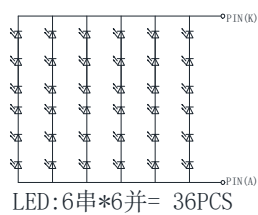

NO.	定义
1	GND
2	VCC
3	VCC
4	VEDID
5	BIST
6	CLKEDID
7	DATAEDID
8	Rxin0-
9	Rxin0+
10	GND
11	Rxin1-
12	Rxin1+
13	GND
14	Rxin2-
15	Rxin2+
16	GND
17	RxCLK-
18	RxCLK+
19	GND
20	NC
21	LED+
22	LED+
23	NC
24	LED-
25	LED-
26	LED-
27	LED-
28	LED-
29	LED-
30	NC

9.7" TFT Display  
 260cd/m2  
 1024xRGBx768  
 210.21(W)164.25(H)3.0(D)mm  
 Opt. Temp. Range: -10°C +60°C  
 View Angle: 85/85/85/85 IPS (All)  
 RoHS Compliant  
 LVDS