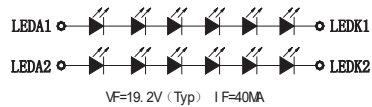

5" IPS TFT Display  
 300cd/m2  
 720xRGBx1280  
 64.8(W)118,63(H)1.63(D)mm  
 Opt. Temp. Range: -20°C +70°C  
 View Angle: 12:00  
 RoHS Compliant  
 ILI9881 MIPI-DSI

1	2	3	4	5	6	7	8	9	10	11	12	
GND	LED+	LED-	GND	VCC 2.8	GND	VIO1.8	RST	LPTE	LCD ID	GND	MIPI-TCN	
13	14	15	16	17	18	19	20	21	22	23	24	25
MIPI-TCP	GND	TDN0	TDP0	GND	TDN1	TDP1	GND	TDN2	TDP2	GND	TDN3	TDP3